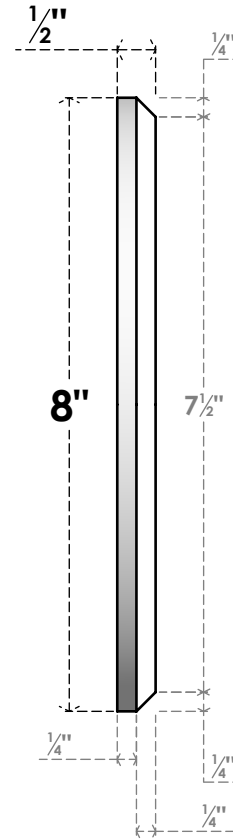

ROSP080X080X050GRY03

8"W X 8"H X 1/2"P STANDARD GRAYSON BULLSEYE ROSETTE WITH BEVELED EDGE, ARCHITECTURAL GRADE PVC

FRONT

SIDE

EKENA MILLWORK
2300 WEST MAIN ST.
CLARKSVILLE, TX 75426
TOLL FREE: 866-607-0453
WWW.EKENAMILLWORK.COM

NOTES

1. INSTALLATION TO BE COMPLETED IN ACCORDANCE WITH MANUFACTURER'S SPECIFICATIONS.
2. DRAWING MAY NOT BE TO SCALE
3. THIS DRAWING IS INTENDED FOR DESIGN AND PLANNING PURPOSES ONLY.
4. ALL INFORMATION CONTAINED HEREIN WAS CURRENT AT THE TIME OF DEVELOPMENT BUT MUST BE REVIEWED AND APPROVED BY THE PRODUCT MANUFACTURER TO BE CONSIDERED ACCURATE.
5. ARCHITECTURAL GRADE PVC PRODUCTS ARE MADE FROM EXPANDED CELLULAR PVC AND COME NATURALLY WHITE BUT MAY BE PAINTED