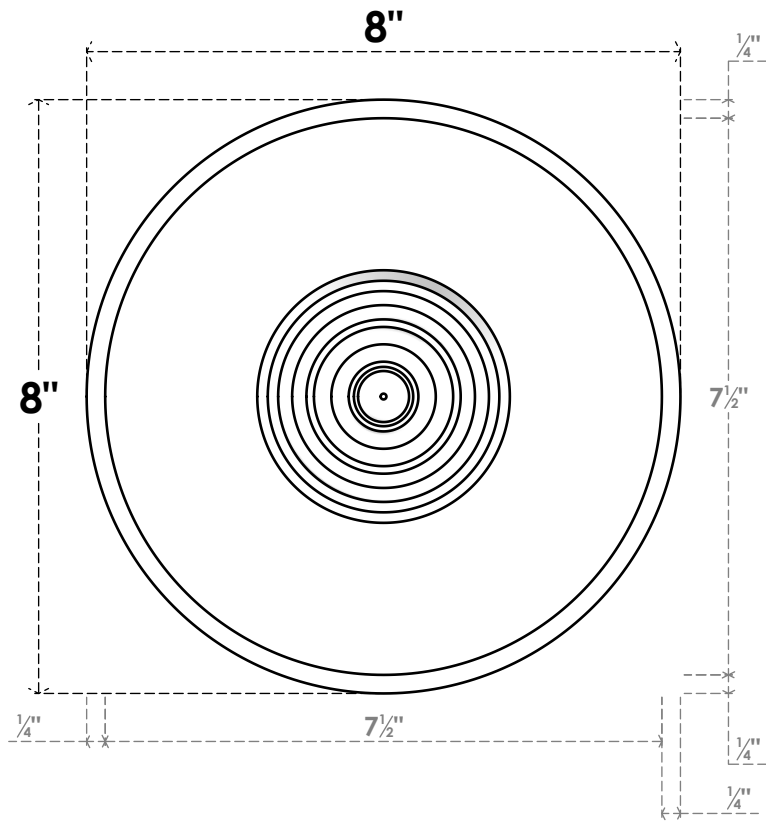

ROSP080X080X050GRY03

8"W X 8"H X 1/2"P STANDARD GRAYSON BULLSEYE ROSETTE WITH BEVELED EDGE, ARCHITECTURAL GRADE PVC

FRONT

SIDE

EKENA MILLWORK
2300 WEST MAIN ST.
CLARKSVILLE, TX 75426
TOLL FREE: 866-607-0453
WWW.EKENAMILLWORK.COM

NOTES

1. INSTALLATION TO BE COMPLETED IN ACCORDANCE WITH MANUFACTURER'S SPECIFICATIONS.
2. DRAWING MAY NOT BE TO SCALE
3. THIS DRAWING IS INTENDED FOR DESIGN AND PLANNING PURPOSES ONLY.
4. ALL INFORMATION CONTAINED HEREIN WAS CURRENT AT THE TIME OF DEVELOPMENT BUT MUST BE REVIEWED AND APPROVED BY THE PRODUCT MANUFACTURER TO BE CONSIDERED ACCURATE.
5. ARCHITECTURAL GRADE PVC PRODUCTS ARE MADE FROM EXPANDED CELLULAR PVC AND COME NATURALLY WHITE BUT MAY BE PAINTED